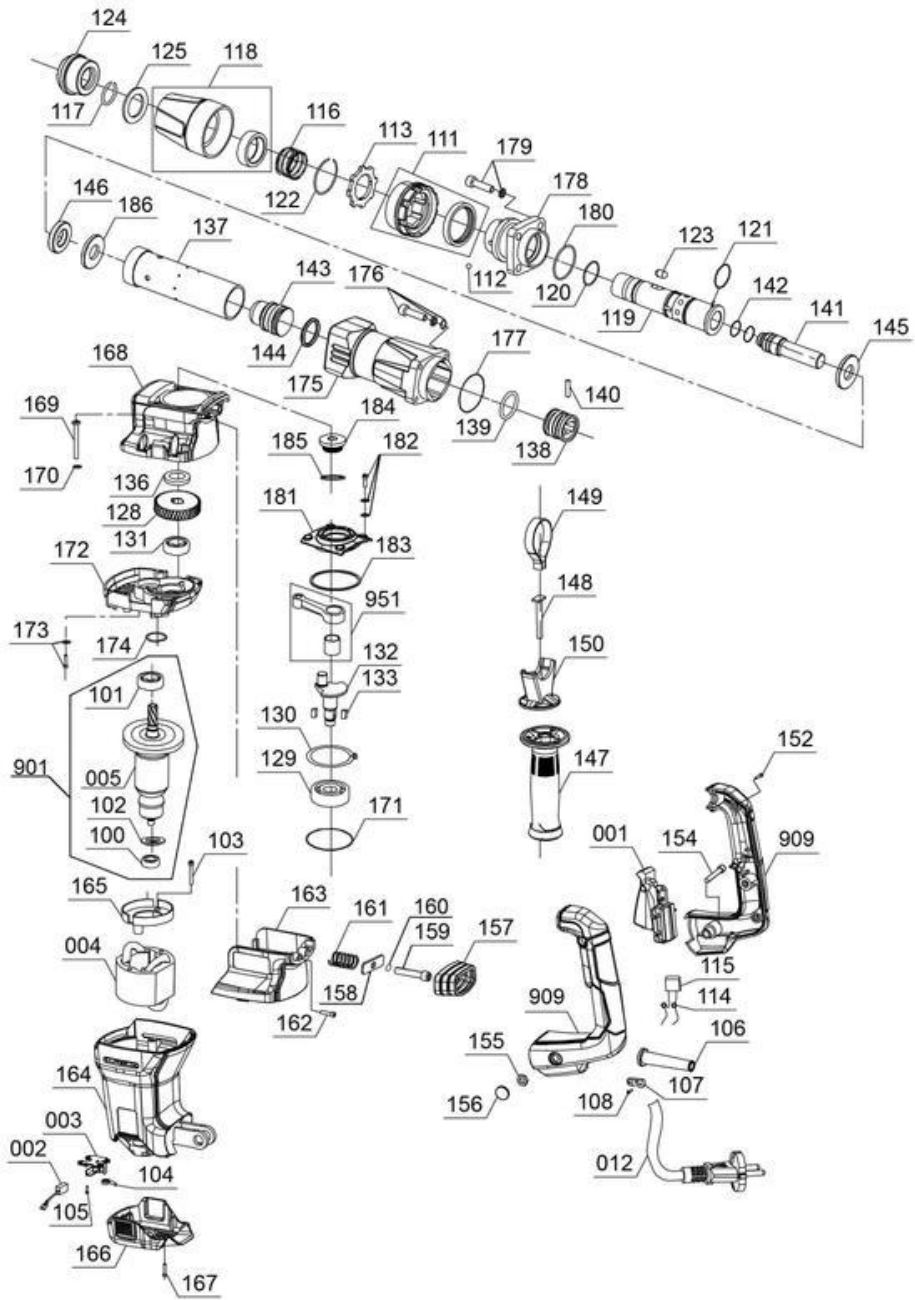

Spare parts

Pos	Art.	Ident number	Product Name	Pos	Art.	Ident number	Product Name
	413910002099	00000	color box for TE-DH 12	167	413910101167	00000	screw ST4x16
001	413910101001	00000	switch on/off	168	413910101168	00000	gear housing
002	413910101002	00000	carbon brush (pair)	169	413910101169	00000	screw ST5x45
003	413910101003	00000	carbon brushes holder	170	413910101170	00000	spring washer
004	413910101004	00000	stator	171	413910101171	00000	o-ring
012	413910101012	00000	power cable 230 V	172	413910101172	00000	gear cover
103	413910101103	00000	screw ST5 x 65	173	413910101173	00000	screw ST5x25
104	413910101104	00000	spring	174	413910101174	00000	o-ring
105	413910101105	00000	screw ST3 x 10	175	413910101175	00000	striking mechanism housing
106	413910101106	00000	tension relief	176	413910101176	00000	screw M6x30
107	413910101107	00000	cord grip	177	413910101177	00000	o-ring
108	413910101108	00000	screw ST4 x 16	178	413910101178	00000	cover
111	413910101111	00000	adjusting knob	179	413910101179	00000	screw M8x30
112	413910101112	00000	ball	180	413910101180	00000	o-ring
113	413910101113	00000	turn plate	181	413910101181	00000	cover plate
114	413910101114	00000	dejam coil	182	413910101182	00000	screw M5x16
115	413910101115	00000	dejam capacitor	183	413910101183	00000	o-ring
116	413910101116	00000	spring	184	413910101184	00000	cap nut
117	413910101117	00000	retaining ring	185	413910101185	00000	o-ring
118	413910101118	00000	muff	186	413910102186	00000	brake ring
119	413910102119	00000	collet	901	413910101901	00010	Rotor Assembly
120	413910101120	00000	o-ring	909	413910101909	00010	handle shell assy.
121	413910101121	00000	o-ring	951	413910101951	00010	Drive rod assembly
122	413910101122	00000	retainer				
123	413910101123	00000	pin				
124	413910101124	00000	cap				
125	413910101125	00000	spring cover				
126	413910102126	00000	flat chisel (400mm)				
127	413910102127	00000	moil chisel (400mm)				
128	413910101128	00000	gear wheel				
129	413910101129	00000	ball bearing 6303RS				
130	413910101130	00000	retainer				
131	413910101131	00000	ball bearing 6001RS				
132	413910101132	00000	crankshaft				
133	413910101133	00000	cotter				
136	413910101136	00000	bearing bush				
137	413910101137	00000	piston housing				
138	413910101138	00000	piston				
139	413910101139	00000	o-ring				
140	413910101140	00000	bolt				
141	413910101141	00000	striker				
142	413910101142	00000	o-ring				
143	413910101143	00000	flying piston				
144	413910101144	00000	o-ring				
145	413910101145	00000	brake ring				
146	413910101146	00000	rubber attenuator				
147	413910101147	00000	handhold				
148	413910101148	00000	bolt M8 x 50				
149	413910101149	00000	clamping band				
150	413910101150	00000	engage disc				
152	413910101152	00000	screw ST4 x 16				
154	413910101154	00000	screw M8x35				
155	413910101155	00000	nut M8				
156	413910101156	00000	rubber pin				
157	413910101157	00000	rubber sleeve				
158	413910101158	00000	holder plate				
159	413910101159	00000	screw M8x9				
160	413910101160	00000	stand wahser				
161	413910101161	00000	spring				
162	413910101162	00000	screw M5x12				
163	413910101163	00000	housing back side				
164	413910101164	00000	motor housing				
165	413910101165	00000	air deflector				
166	413910101166	00000	motor housing cover